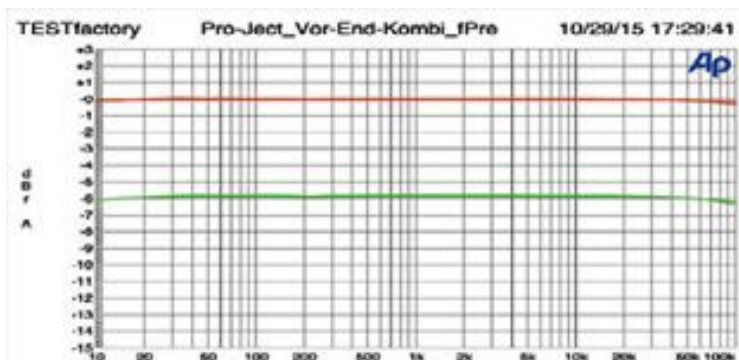

Manufacturer	PRO-JECT
Distributor	AUDIO TUNING
WWW.	audiotuning.com

PRE BOX RS	
SRP	800 Euro
Warranty	3
Dimensions WxHxD	20,6 x 7,2 x 20 cm
Weight	2 kg
In- / Outputs	
Phono MM / MC	-/-
Inputs Cinch / XLR	4/4
TapeOut	-
Pre Out Cinch / XLR	1/1
FEATURES	
Recordselector	-
Equaliser	-/-
Loudness	-
	-

RUDU Result	90 POINTS
Price/Performance	EXCEPTIONAL

AMP BOX RS MONO	
SRP	1600 Euro (Stereo)
Warranty	3
Dimensions WxHxD	20,6 x 7,2 x 20 cm
Weight	2,1 kg
FEATURES	
Inputs Cinch / XLR	1/1
Channels	1
Remote power on	-
Specials	

RUDU Result	95 POINTS
Price/Performance	EXCEPTIONAL

AUDIOGRAMM

	➢ remarkable sound from a tiny footprint ● -
Equipment	very good
Useability	very good
Finishing	very good